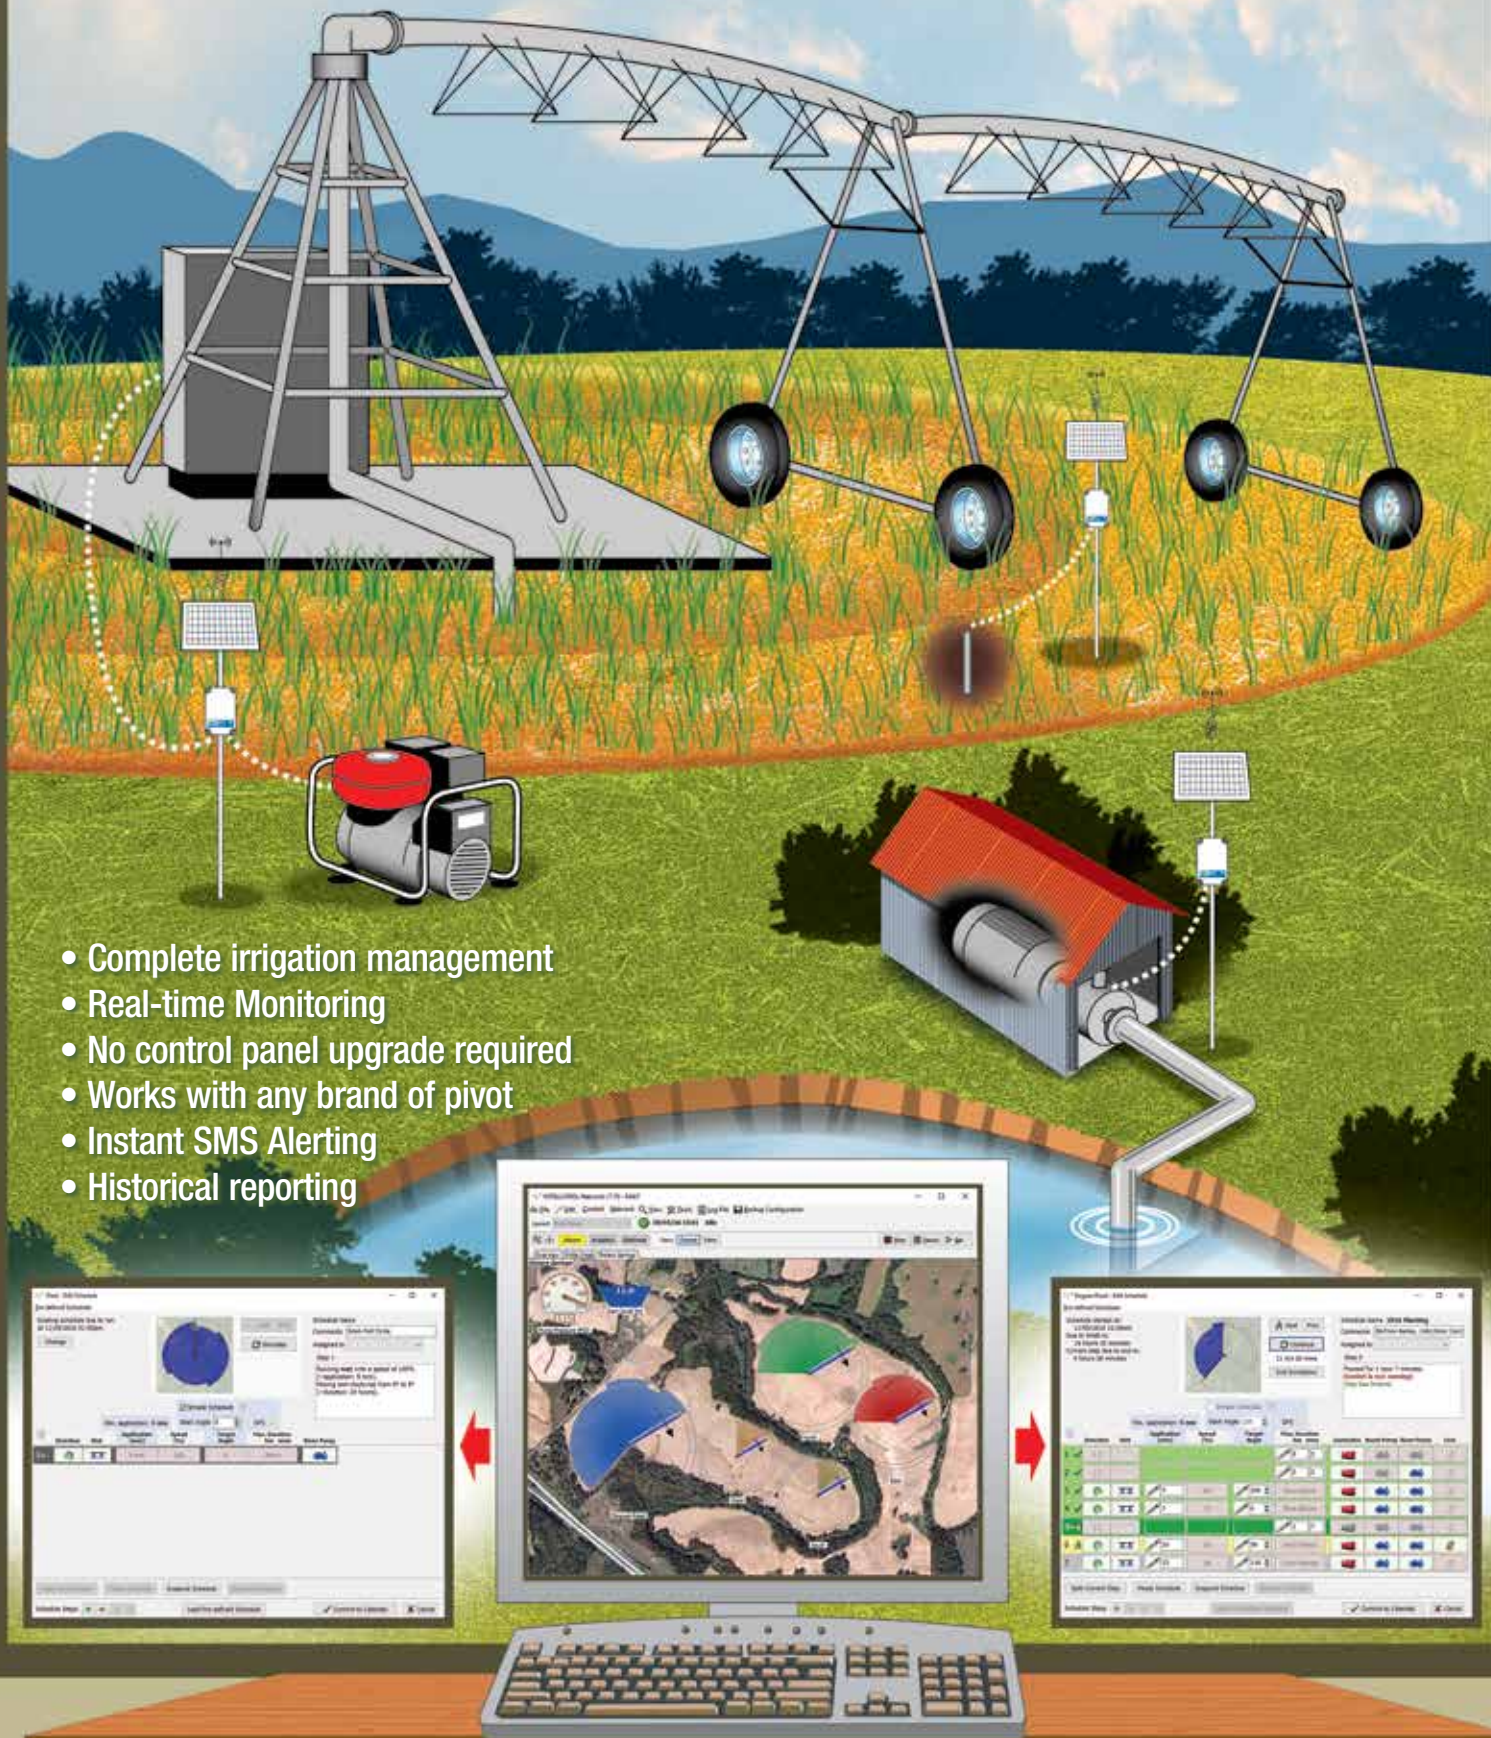

REMOTE PIVOT AUTOMATION

- Complete irrigation management
- Real-time Monitoring
- No control panel upgrade required
- Works with any brand of pivot
- Instant SMS Alerting
- Historical reporting

iNTELLiMachine

The iNTELLiMachine software is an addition on to our tried and tested iNTELLiNet and iNTELLiPump software, this software is for the full control of your pivots without the need for a costly computerised panel at the machine.

With the use of iNTELLiNet radio network you can control unlimited amounts of machines, pumps and gensets Etc, from the comfit of your home, office or remote. With the added bonus of all your monitoring needs in the one location.

iNTELLiMachine has a simple to use interface that enables you to monitor and control all your machines and with the use of iNTELLiNet radio network there is no need for Cellular/Mobile reception. Our radio network can repeat between machines to communicate back to your desired Base Station location.