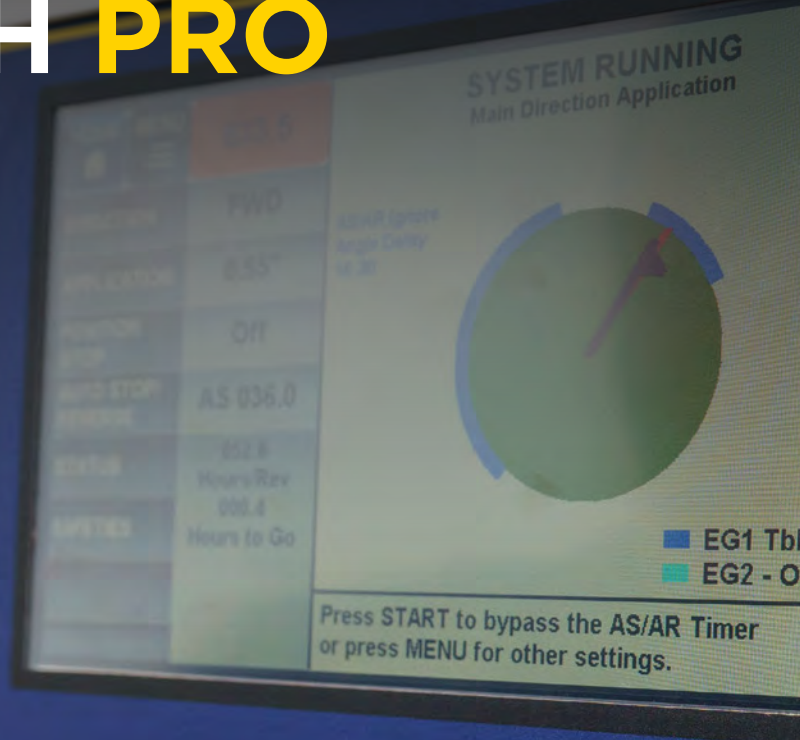

PRECISION POINT TOUCH PRO

Precision Point Touch

T-L ... LIKE NO OTHER.

www.tlirr.com

NEW FROM T-L IRRIGATION: PRECISION POINT TOUCH **PRO**

RETROFIT TO AN EXISTING TOUCH SYSTEM!

NEW BOARD ADD-ON
REPLACES MULTIPLE EXTERNAL
SYSTEMS FOR SIMPLIFIED AND
FUNCTIONAL PIVOT OPERATION.

- › Load control
- › Water pump control
- › Water pressure monitoring
- › Water-pressure triggered start
- › Two additional auxiliary equipment controls
- › Detailed safety readouts for easy troubleshooting
- › USB datalogging of multiple system parameters
- › Telemetry connect-ability